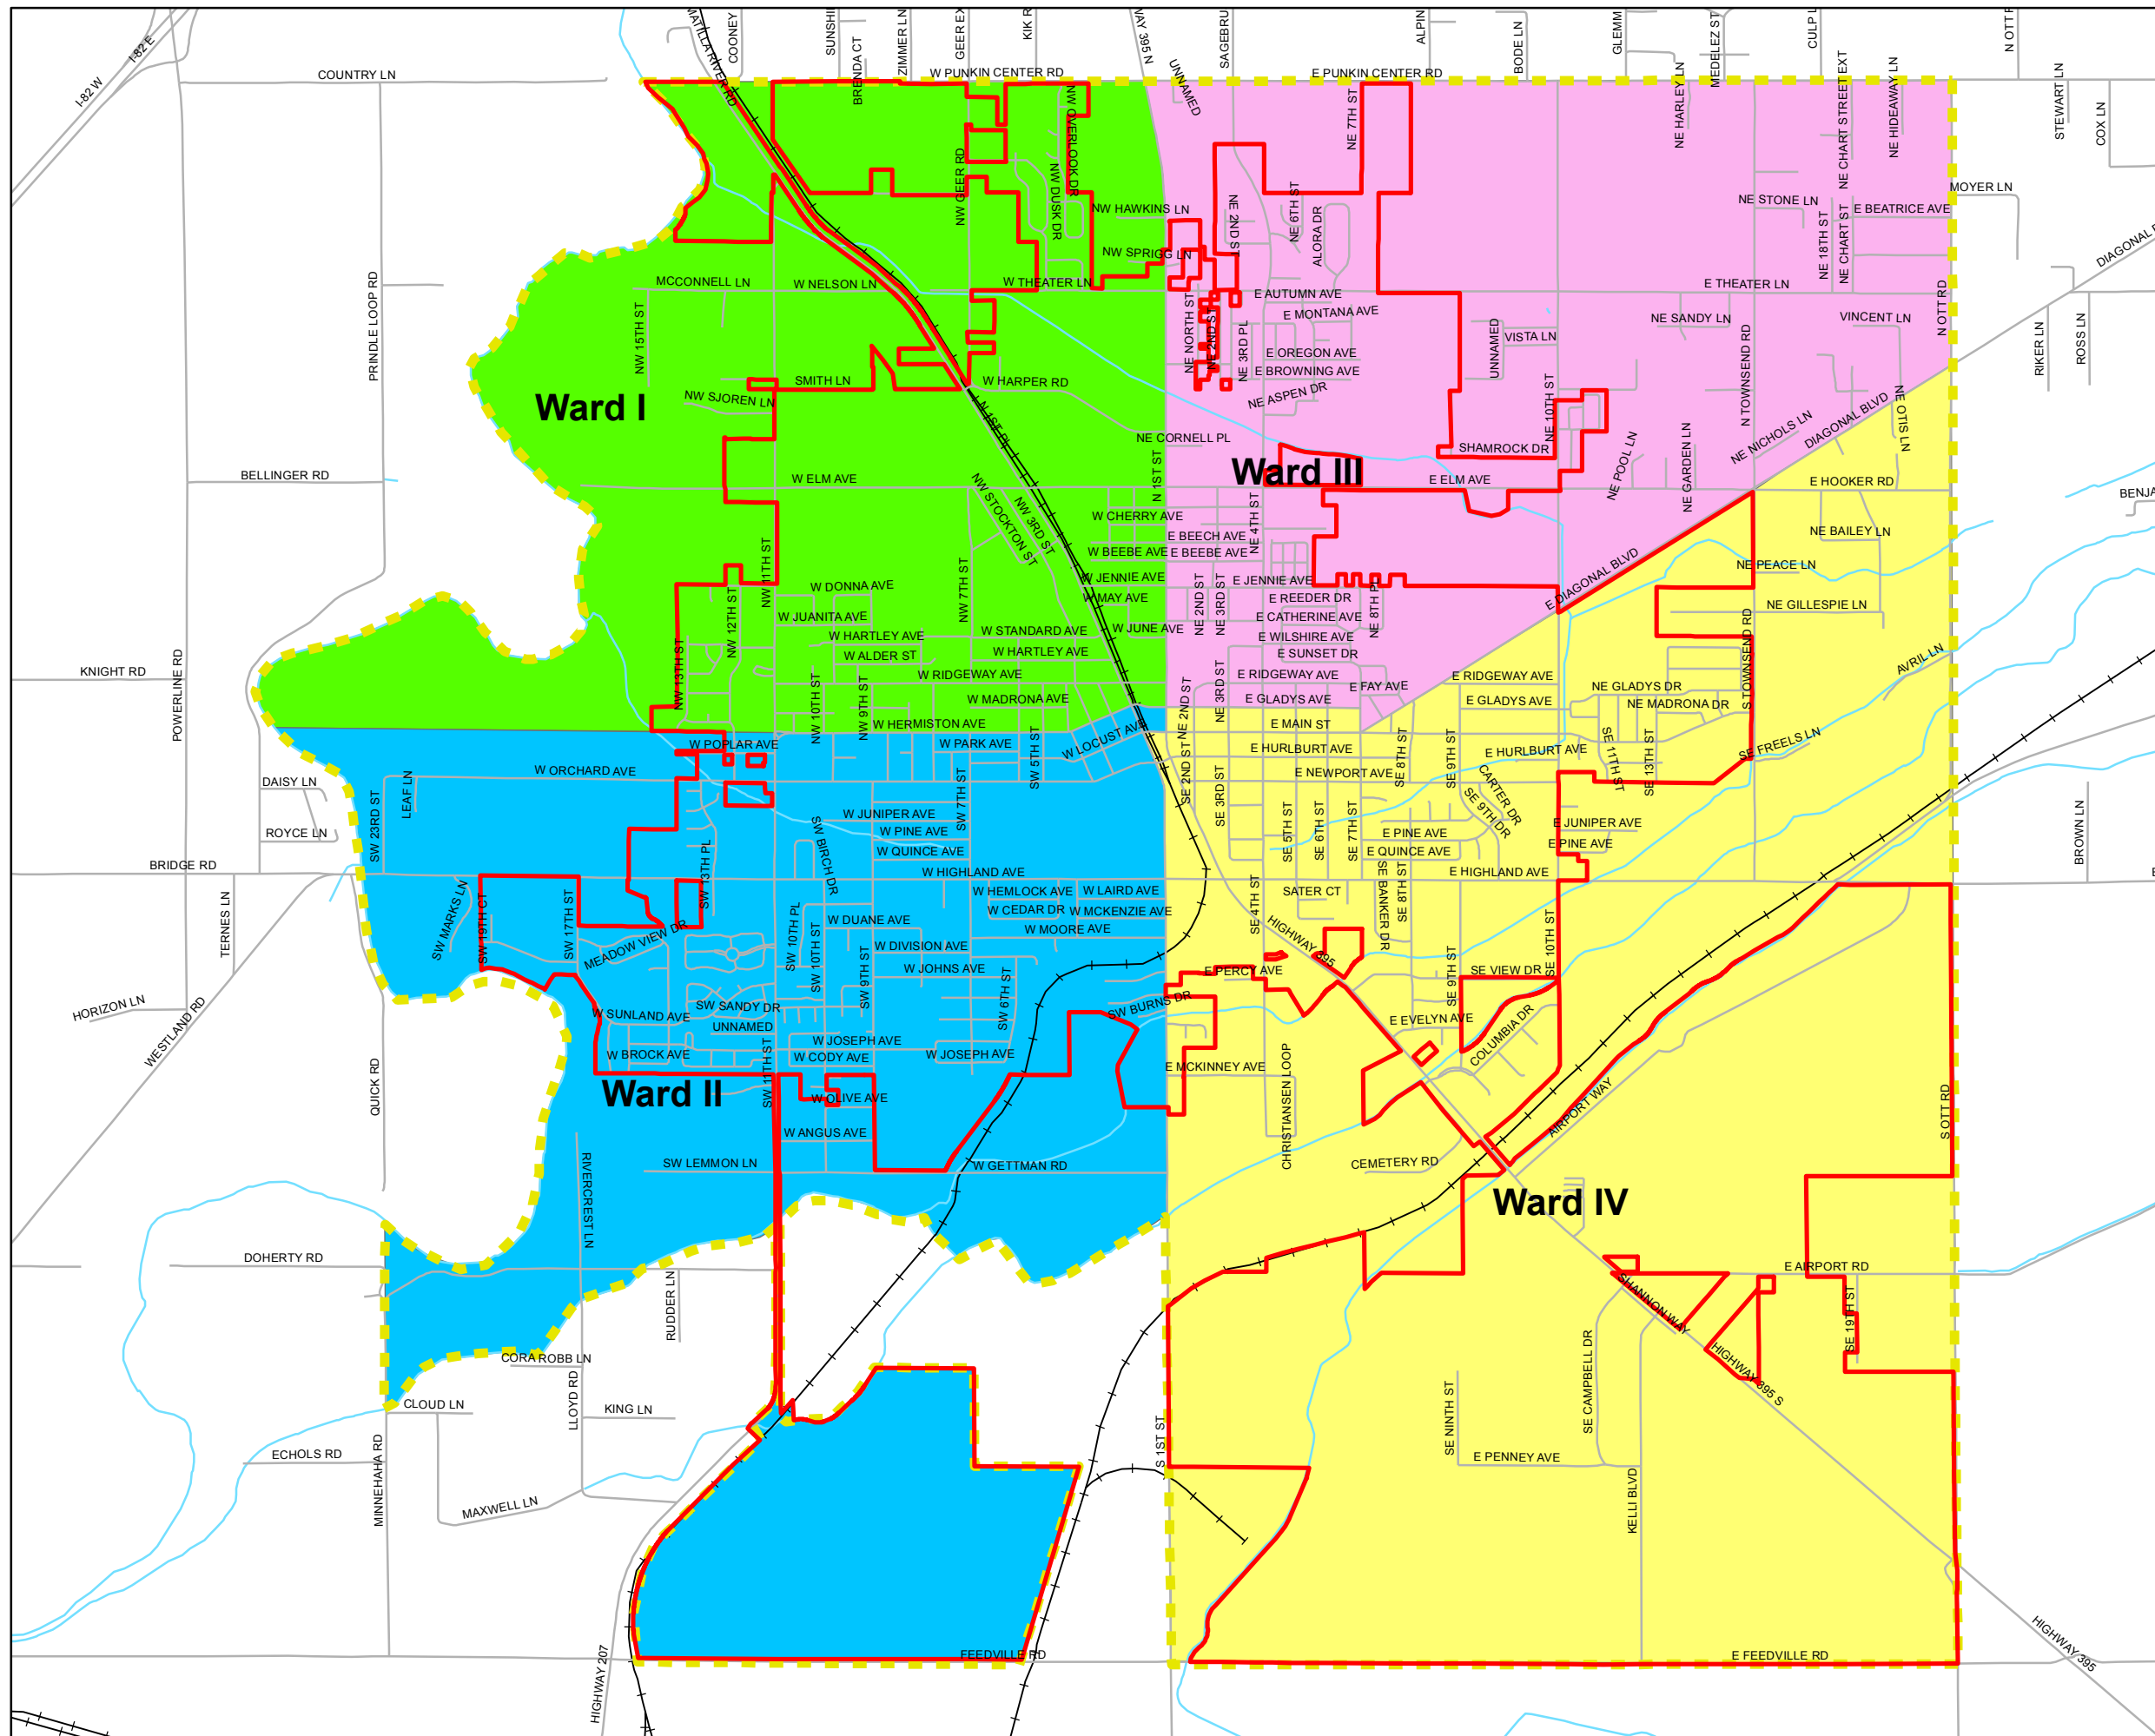

City of Hermiston City Council Ward Map 2015

Legend

- CITY
- Urban Growth Boundary
- Ward**
- Ward I
- Ward II
- Ward III
- Ward IV

0 1,250 2,500 5,000 Feet